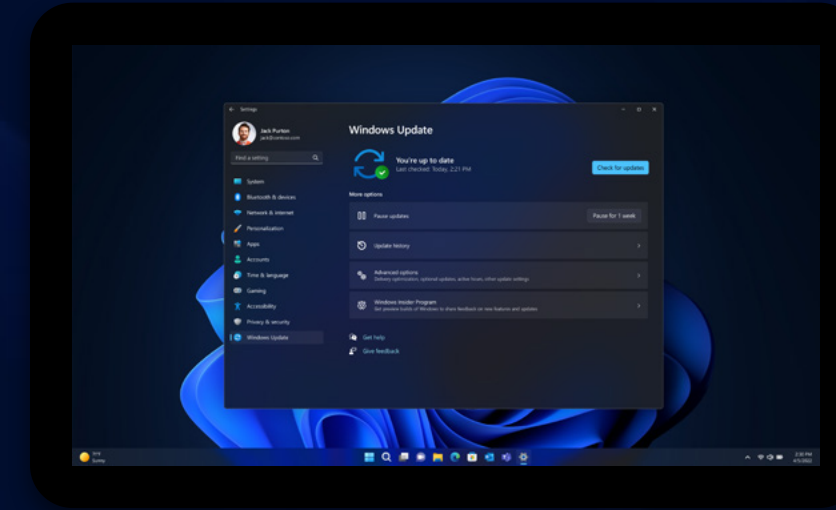

"Windows 11 in unison with features from the Azure Cloud Security stack have been a real game changer; our distributed security analysts are empowered to connect and collaborate from anywhere."

- Matt Fernandes, Head of Cloud Security, ITC Secure

	Products and Services Windows 11 Microsoft Endpoint Manager	Organization Size 100 employees	Industry Other	Country United Kingdom	Business Need Enabling a hybrid workforce	
--	--	---	--------------------------	----------------------------------	---	--

Windows 11 Pro
and Intel vPro®:

Protect data and access, anywhere

Go passwordless

Windows presence sensing signs you in when you approach, and locks when you leave.³

Keep devices up-to-date

Deliver security updates through the cloud with Windows Update for Business.