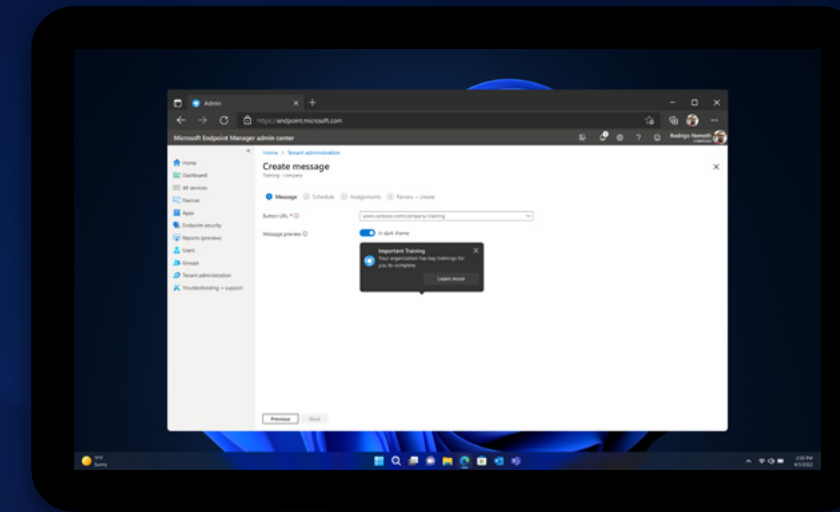

Windows 11 Pro
and Intel vPro®:

Manage with familiar IT tools

99.6%

of applications are
compatible with
Windows 11.*

Upgrade with confidence

Microsoft App Assure provides application compatibility assistance free of charge to organizations of any size.⁶

Hardware Level Control

With Intel vPro, IT can access PCs at the hardware level to support or repair when software is not enough.

Get your teams up and running quickly

Windows Autopilot for zero-touch deployment simplifies remote device provisioning.⁴