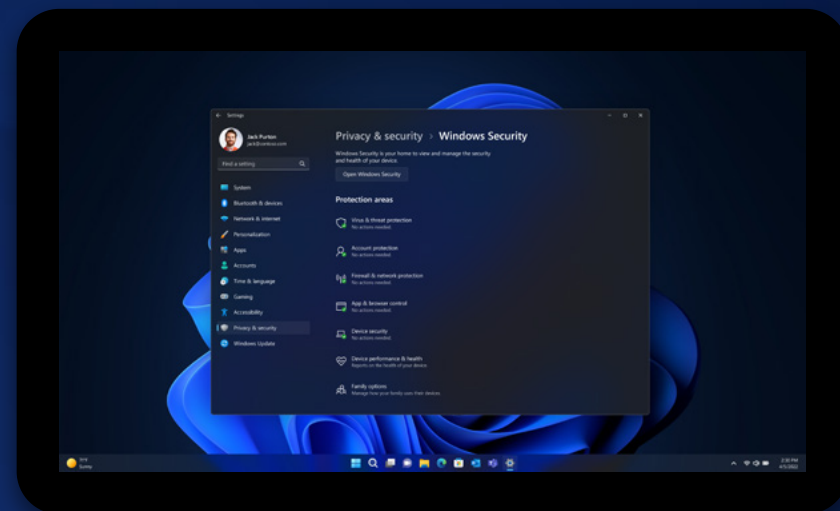

"Windows 11 in unison with features from the Azure Cloud Security stack have been a real game changer; our distributed security analysts are empowered to connect and collaborate from anywhere."

- Matt Fernandes, Head of Cloud Security, ITC Secure

Windows 11 Pro
and Intel vPro®:

Protect data and access, anywhere

Go passwordless

Windows presence sensing signs you in when you approach, and locks when you leave.³

Keep devices up-to-date

Deliver security updates through the cloud with Windows Update for Business.

Guard against threats

Intel® Threat Detection Technology uses AI-based threat detection to identify early indicators of attacks.

Optimize protection

Virtualization-based security and Hypervisor-Protected Code Integrity come enabled.