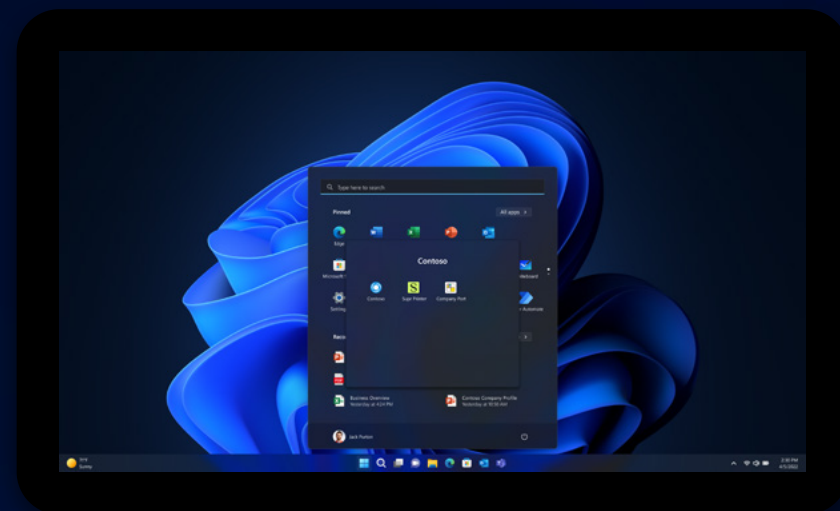

95%

of surveyed organizations say teams are efficient or very efficient when using Intel vPro hardware.¹

Windows 11 Pro
and Intel vPro®:

Work better not harder

Get organized in a snap

Snap layouts help you organize open apps with pre-configured layouts that intelligently adapt to the size and dimension of your screen.¹⁰

Create custom desktops

Easily organized custom desktops and tabbed File Explorer help you work smarter.

Simplified interface

A simplified and streamlined UI offers an immersive workflow experience.¹¹

Smarter videoconferencing