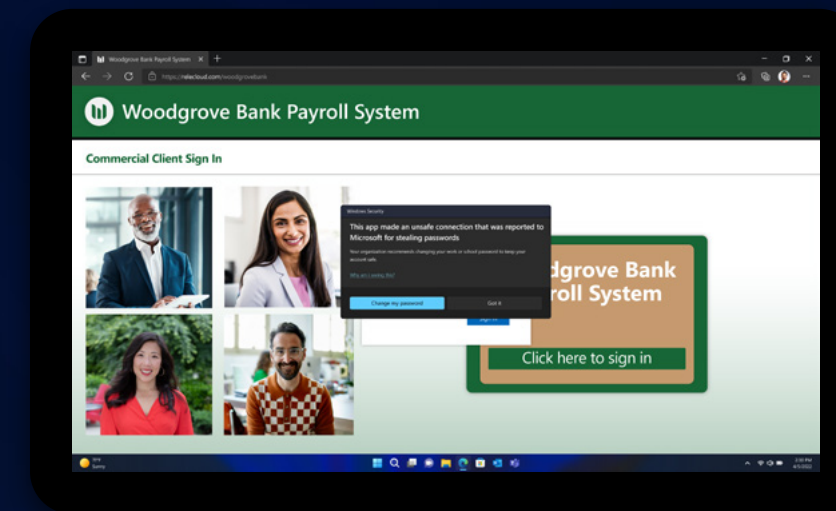

Defend against phishing

Enhanced phishing protection helps thwart credential theft.