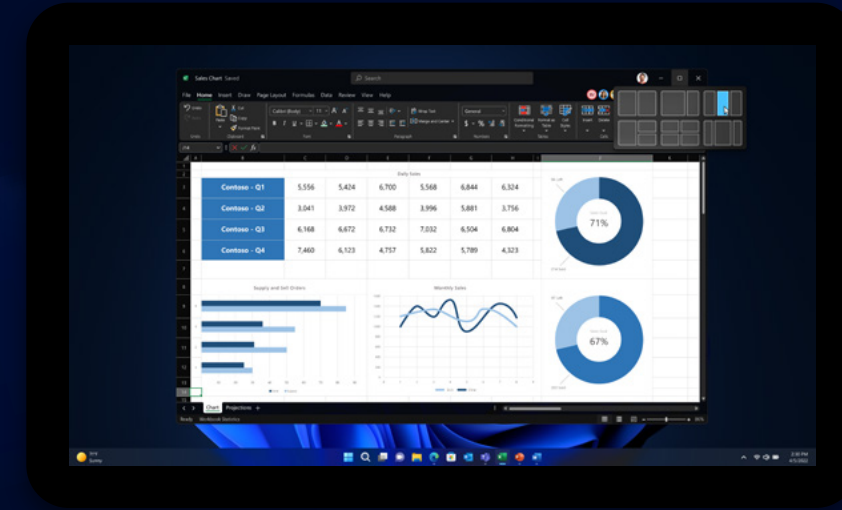

Windows 11 Pro
and Intel vPro®:

Work better not harder

Get organized in a snap

Snap layouts help you organize open apps with pre-configured layouts that intelligently adapt to the size and dimension of your screen.¹⁰