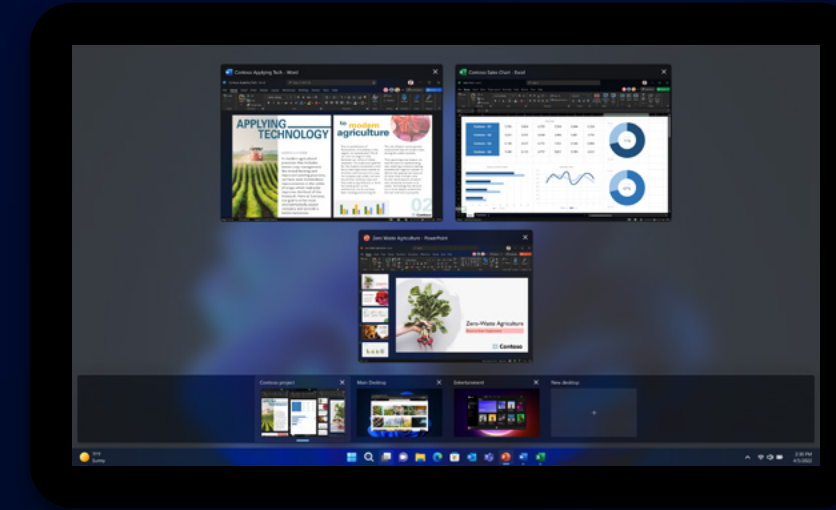

95%

of surveyed organizations say teams are efficient or very efficient when using Intel vPro hardware.¹

Windows 11 Pro
and Intel vPro®:

Work better not harder

Get organized in a snap

Snap layouts help you organize open apps with pre-configured layouts that intelligently adapt to the size and dimension of your screen.¹⁰

Create custom desktops

Easily organized custom desktops and tabbed File Explorer help you work smarter.

Simplified interface

A simplified and streamlined UI offers an immersive workflow experience.¹¹

Smarter videoconferencing