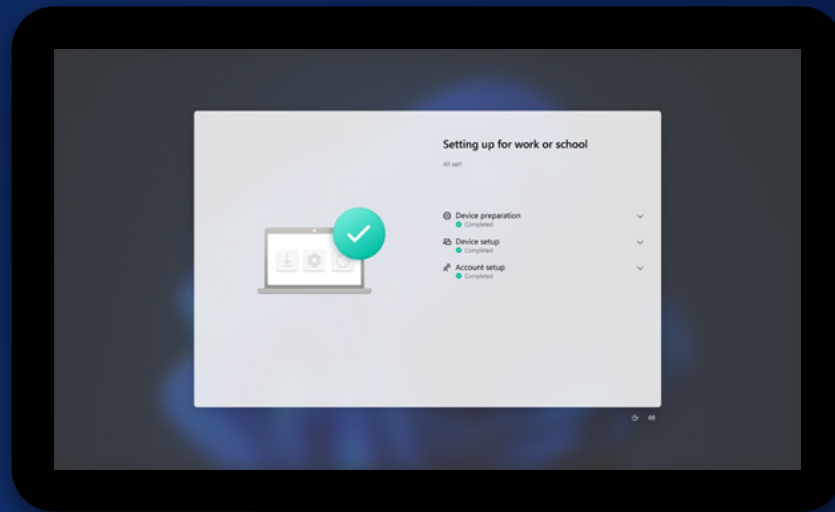

Hardware Level Control

With Intel vPro, IT can access PCs at the hardware level to support or repair when software is not enough.

Get your teams up and running quickly

Windows Autopilot for zero-touch deployment simplifies remote device provisioning.⁴