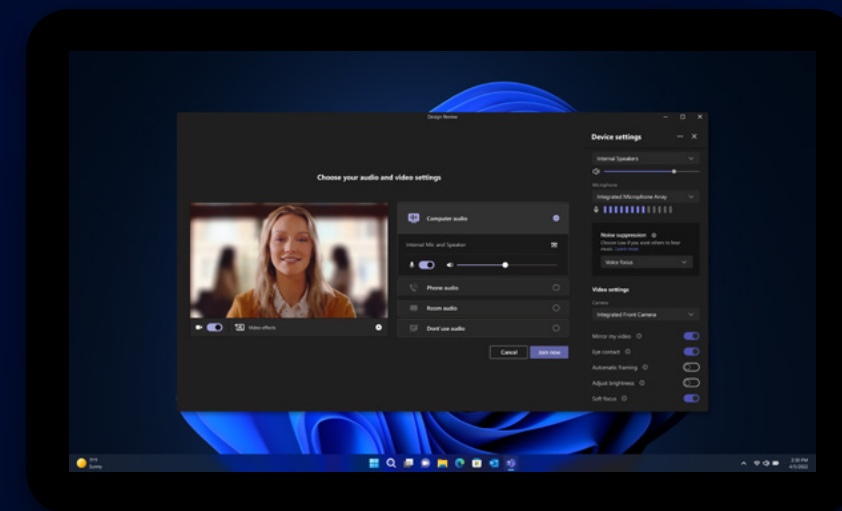

Create custom desktops

Easily organized custom desktops and tabbed File Explorer help you work smarter.

Simplified interface

A simplified and streamlined UI offers an immersive workflow experience.¹¹

Smarter videoconferencing