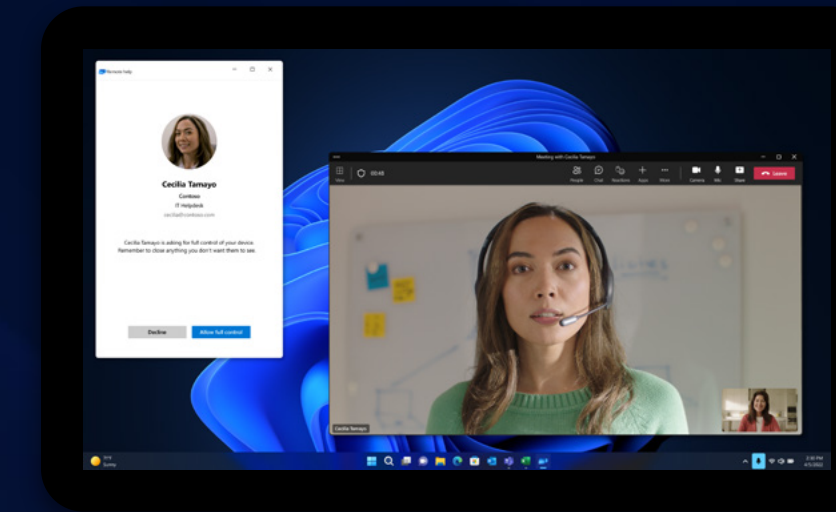

Hardware Level Control

With Intel vPro, IT can access PCs at the hardware level to support or repair when software is not enough.

Get your teams up and running quickly

Windows Autopilot for zero-touch deployment simplifies remote device provisioning.⁴

Send targeted messages

IT admin can send organizational messages to specific devices using configurable tools including templates with the company logo.⁷

Manage in the cloud

Remote help enables IT to provide secure, real-time support through the cloud.⁷